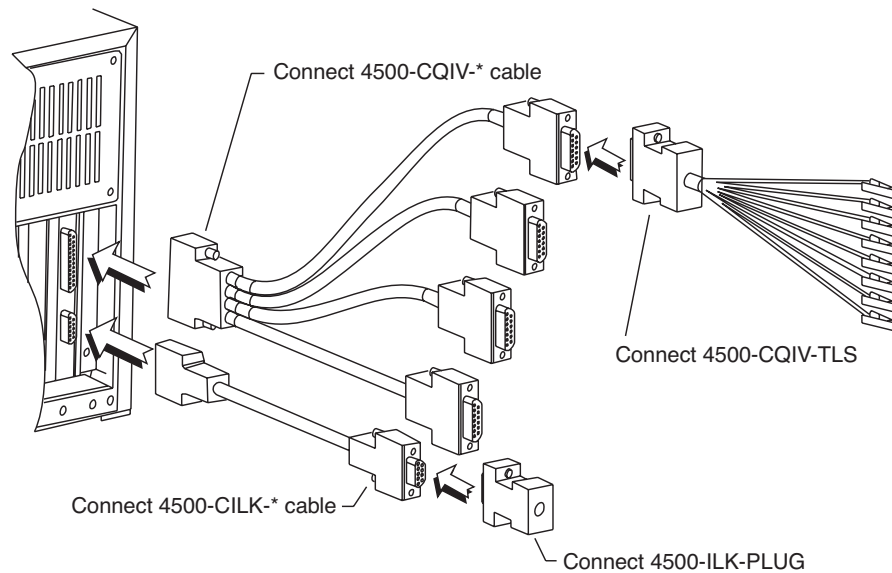

Step 2: Make connections

- Connect power receptacle to grounded AC outlet using supplied line cord (Figure 1).
- Connect mouse and keyboard to rear panel connector using supplied Y-cable (Figure 1).
- Make connections to installed QIV cards (Figure 2).

KEITHLEY

Figure 1: Rear View of Model 4500-MTS Multi-Channel I-V Test System

Figure 2: Rear view of QIV card connections.

Step 3: Turn on power and log in

- Press front panel POWER switch to turn on power.
- After operating system boots, log in: “User: kiuser”, “Password:” <Enter>.
- Two sources of additional information:
 - Online Programming Help files — Open 4500-MTS folder on main desktop, and refer to online documentation.
 - 4500-MTS User's Manual and 4510-QIVC and 4511-QIVC User's Manual PDFs on the Product Information CD-ROM included with the shipment.