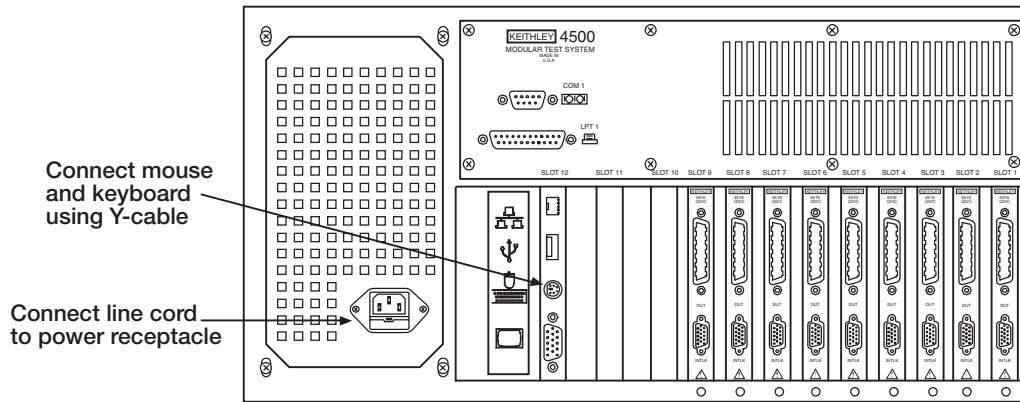

Step 2: Make connections

- Connect power receptacle to grounded AC outlet using supplied line cord (Figure 1).
- Connect mouse and keyboard to rear panel connector using supplied Y-cable (Figure 1).
- Make connections to installed QIV cards (Figure 2).

KEITHLEY

Figure 1: Rear View of Model 4500-MTS Multi-Channel I-V Test System

Figure 2: Rear view of QIV card connections.

Step 3: Turn on power and log in

- Press front panel POWER switch to turn on power.
- After operating system boots, log in: “User: kiuser”, “Password:” <Enter>.
- Two sources of additional information:
 - Online Programming Help files — Open 4500-MTS folder on main desktop, and refer to online documentation.
 - 4500-MTS User's Manual and 4510-QIVC and 4511-QIVC User's Manual PDFs on the Product Information CD-ROM included with the shipment.